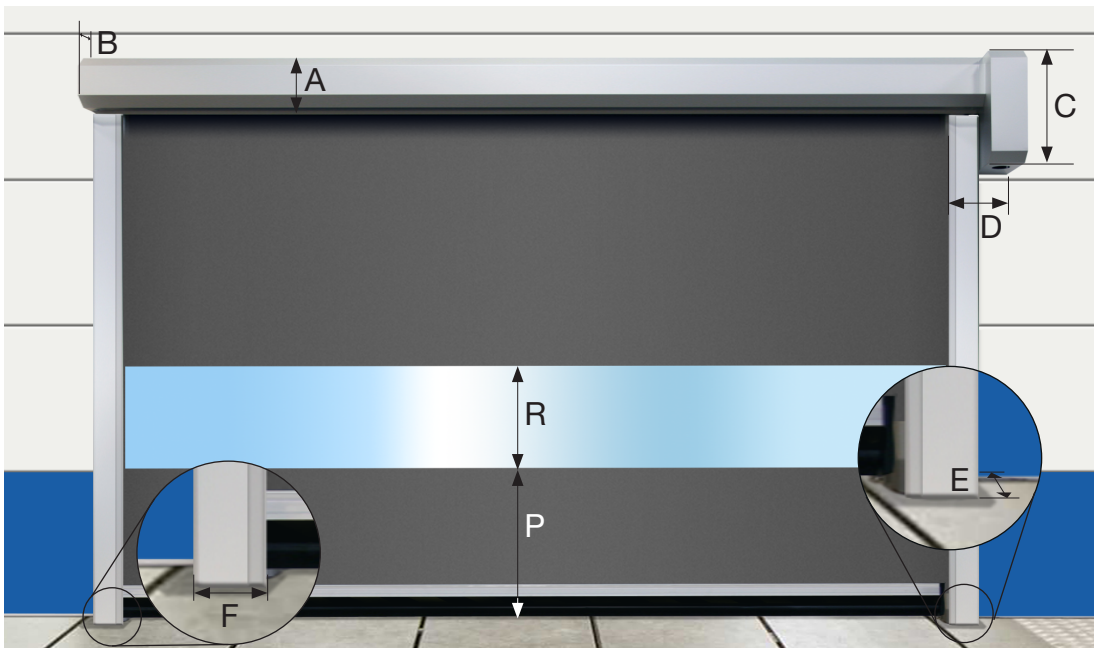

NORDIC 1000

Measurements:

DB	clear width
DH	clear height
P	vision panel bottom level (optional)
R	vision panel height (optional)
A	340
B	380
C	580 (650 mm with NORDIC DRIVE), (700 mm with motor cover box)
D	460 (520 mm with motor cover box)
E	190
F	240
G	400
H	650
I	350
J	150
K	650 (free space in front of door for installation)
L	700
M	700
S	280 with NORDIC DRIVE 440 with Ovitor drive 500 with motor cover box

- Door area (flush surface required)
- Fixing area
- Free space required for installation