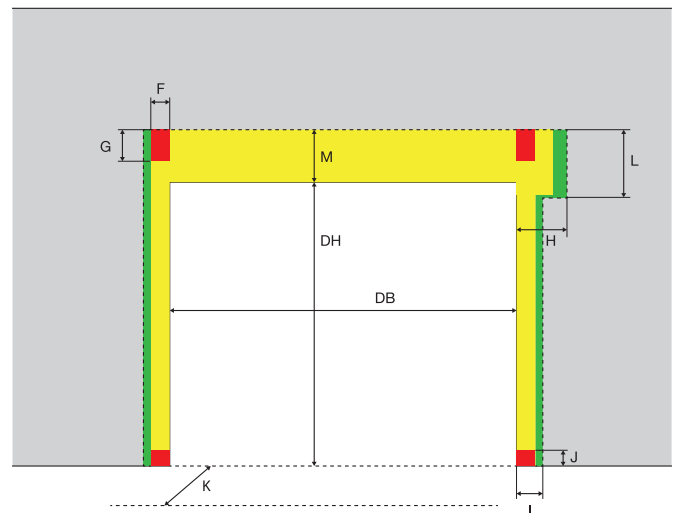

NORDIC 1000

Measurements:

DB	clear width
DH	clear height
P	vision panel bottom level (optional)
R	vision panel height (optional)
A	340
B	380
C	580 (650 mm with NORDIC DRIVE), (700 mm with motor cover box)
D	460 (520 mm with motor cover box)
E	190
F	240
G	400
H	650
I	350
J	150
K	650 (free space in front of door for installation)
L	700
M	700
S	280 with NORDIC DRIVE 440 with Ovitor drive 500 with motor cover box

- Door area (flush surface required)
- Fixing area
- Free space required for installation