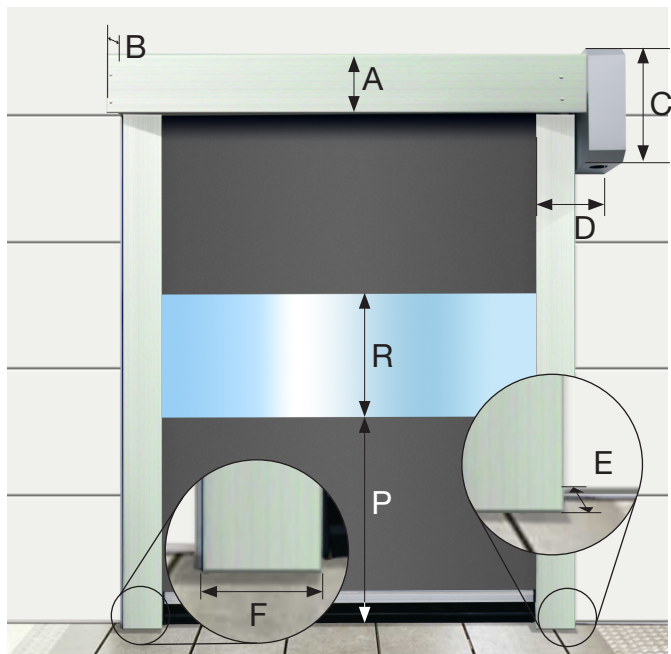

NORDIC 350/360

Measurements:

| | |
|----|--|
| DB | clear width |
| DH | clear height |
| P | vision panel bottom level (optional) |
| R | vision panel height (optional) |
| A | 200 |
| B | 250 |
| C | 450 (570 mm with NORDIC DRIVE)(630 mm with motor cover box) |
| D | 350 (400 mm with motor cover box) |
| E | 75 |
| F | 180 |
| G | 300 |
| H | 480 |
| I | 250 (Door type 360, I=300) |
| J | 150 |
| K | 500 (free space in front of door for installation) |
| L | 650 |
| M | 500 |
| S | 330 mm with GFA or Ovitor drive 220 mm with NORDIC DRIVE 400 mm with motor cover box |