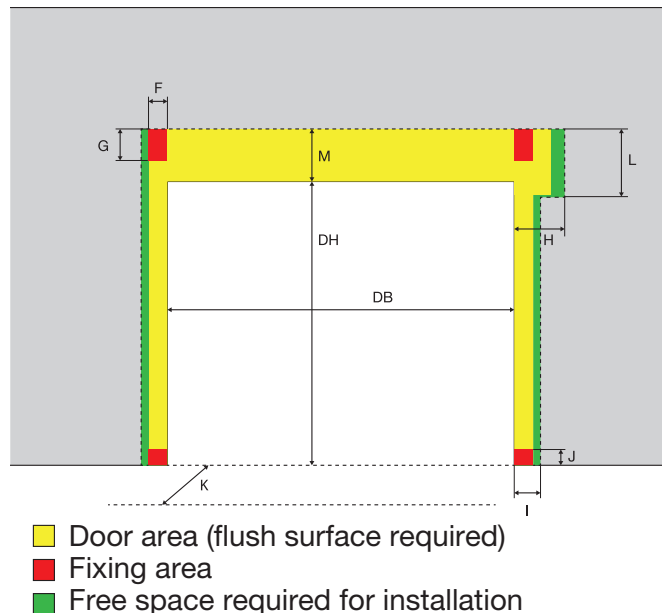

NORDIC 350/360

Measurements:

| | |
|----|--|
| DB | clear width |
| DH | clear height |
| P | vision panel bottom level (optional) |
| R | vision panel height (optional) |
| A | 200 |
| B | 250 |
| C | 450 (570 mm with NORDIC DRIVE)(630 mm with motor cover box) |
| D | 350 (400 mm with motor cover box) |
| E | 75 |
| F | 180 |
| G | 300 |
| H | 480 |
| I | 250 (Door type 360, I=300) |
| J | 150 |
| K | 500 (free space in front of door for installation) |
| L | 650 |
| M | 500 |
| S | 330 mm with GFA or Ovitor drive 220 mm with NORDIC DRIVE 400 mm with motor cover box |